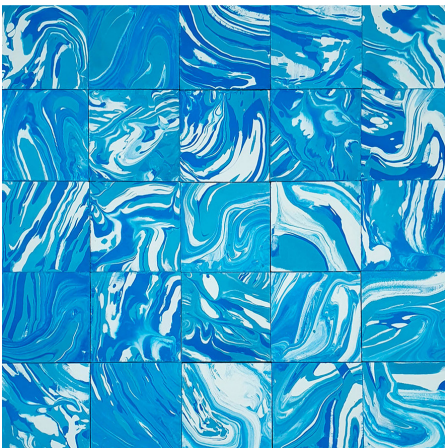

4x8

5x10

3x15

thickness ~.71" (all sizes are in inches)

CANYON

GREEN FLUORITE

ICE

LAPIS

RAINBOW MOUNTAIN

SEA FOAM

STRATA

TEAL AGATE

TUNDRA