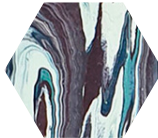

Inspiration is our guide.

*Beauty . . . Peace . . . Wonder*

9 colorways / available in all shapes + sizes.

SHAPES + SIZES

4x4

5x5

6x6

8x8

10x10

12x12

14x14

7x7 hex

8x8 hex

KNOT  
a: 10x6.4  
b/c: 9.5x2.6

FAN  
11.8x7

2x8

4x8

5x10

3x15

thickness ~.71" (all sizes are in inches)

CANYON

GREEN FLUORITE

ICE

LAPIS