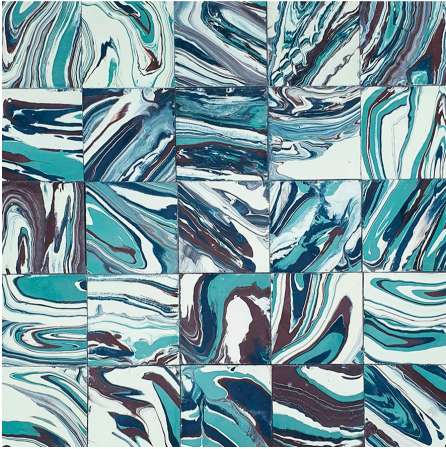

**Geology**  
by SABINE HILL

nature MOVES us . . . nature INSPIRES us

The GEOLOGY collection uses an old free-form technique, where no pattern exists and a simple flick of the wrist can have an incredible impact on how the finished tile looks. With nature as his muse, the tile maker becomes the artist, letting color flow, creating beautiful unique pieces.

Inspiration is our guide.

*Beauty . . . Peace . . . Wonder*

9 colorways / available in all shapes + sizes.

SHAPES + SIZES

4x4

5x5

6x6

8x8

4x8

5x10

3x15

thickness ~.71" (all sizes are in inches)

CANYON

GREEN FLUORITE

ICE

LAPIS

RAINBOW MOUNTAIN

SEA FOAM

STRATA

TEAL AGATE

TUNDRA