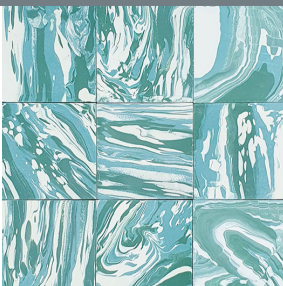

**Geology**  
by SABINE HILL

nature MOVES us . . . nature INSPIRES us

The GEOLOGY collection uses an old free-form technique, where no pattern exists and a simple flick of the wrist can have an incredible impact on how the finished tile looks. With nature as his muse, the tile maker becomes the artist, letting color flow, creating beautiful unique pieces.

Inspiration is our guide.

*Beauty . . . Peace . . . Wonder*

9 colorways / available in all shapes + sizes.

SHAPES + SIZES

4x4

5x5

6x6

8x8