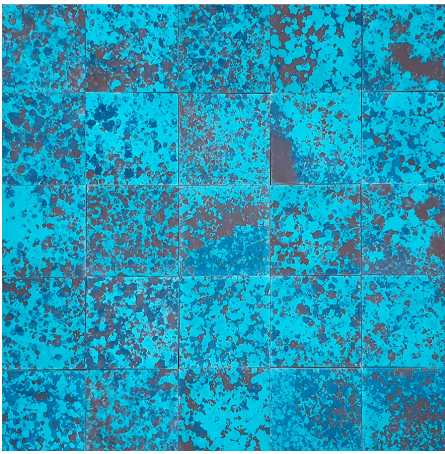

Inspiration is our guide.

*Beauty . . . Peace . . . Wonder*

9 colorways / available in all shapes + sizes.

SHAPES + SIZES

4x4

5x5

6x6

8x8

4x8

5x10

3x15

thickness ~.71" (all sizes are in inches)

CANYON

GREEN FLUORITE

ICE

LAPIS