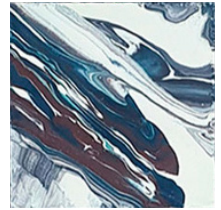

nature MOVES us . . . nature INSPIRES us

The GEOLOGY collection uses an old free-form technique, where no pattern exists and a simple flick of the wrist can have an incredible impact on how the finished tile looks. With nature as his muse, the tile maker becomes the artist, letting color flow, creating beautiful unique pieces.

Inspiration is our guide.

Beauty . . . Peace . . . Wonder

9 colorways / available in all shapes + sizes.

SHAPES + SIZES

12x12

thickness ~.71" (all sizes are in inches)